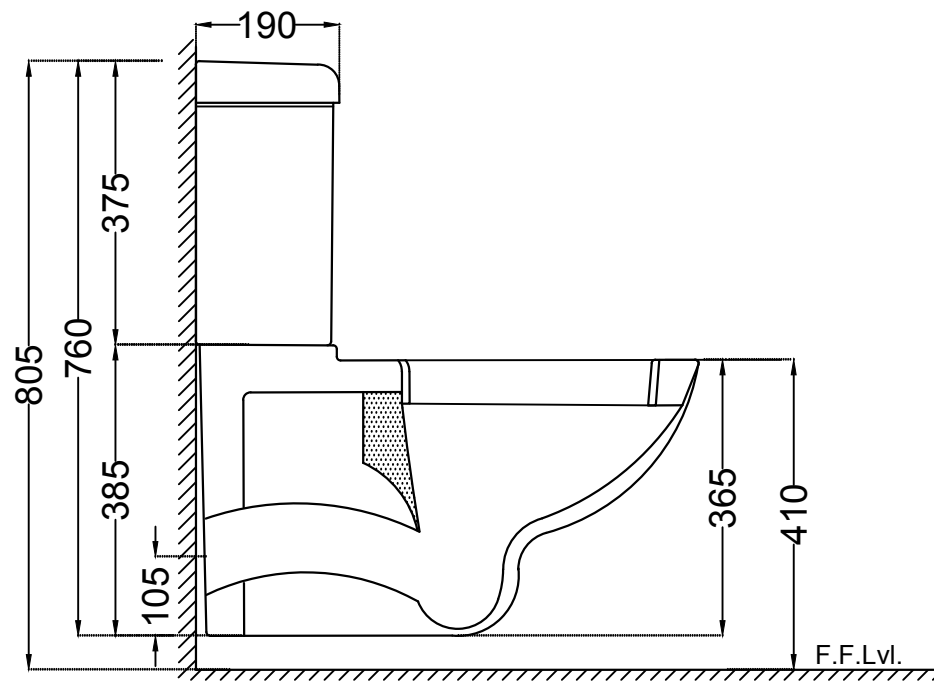

TOP VIEW

SIDE VIEW

BACK VIEW

 ESSCO BY Jaquar GROUP	Jaquar Group Global Headquarters Plot No. 3, Sector- M-11, IMT Manesar Gurgaon, NCR - 122050, India E-mail : Sales: support@jaquar.com Customer Service : service@jaquar.com		ITEM CODE	ECS-WHT-351NPPZ
	ITEM TYPE	EXTENDED WALL HUNG-WC		
	ITEM SIZE	390X665X760 mm		
	ALL DIMENSIONS ARE IN MM. (TOLERANCE ± 5 MM)			