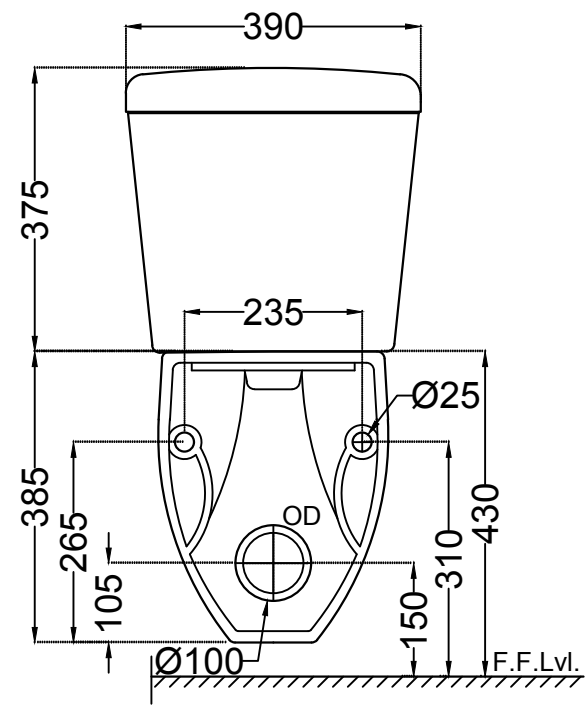

TOP VIEW

SIDE VIEW

BACK VIEW

 ESSCO BY Jaquar GROUP	Jaquar Group Global Headquarters Plot No. 3, Sector- M-11, IMT Manesar Gurgaon, NCR - 122050, India E-mail : Sales: support@jaquar.com Customer Service : service@jaquar.com		ITEM CODE	ECS-WHT-351NPPZ
	ITEM TYPE	EXTENDED WALL HUNG-WC		
	ITEM SIZE	390X665X760 mm		
	ALL DIMENSIONS ARE IN MM. (TOLERANCE ± 5 MM)			