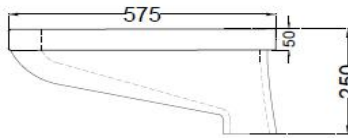

SPECIFICATION DATA SHEET
PRODUCT DETAILS

Manufacturer :	ESSCO	Type:	Orissa Pan WC
Colour:	White	Flush valves	Regular Flush valve & PVC Cistern Tank
Outlet	Vertical	Material:	Ceramic - Vitreous China
Technical Details:	Internal diameter of inlet hole dia. $\varnothing 50 \pm 3$ mm		
	External diameter of outlet hole dia. $\varnothing 100 \pm 5$ mm		
	Vertical distance between the Bowl bottom edge and the centre line of the inlet hole ≤ 215 mm		

PRODUCT IMAGE

TECHNICAL DRAWING

TOP VIEW

SIDE VIEW

BACK VIEW

Product Dimension	440x575x250 mm	FEATURES
Product Weight	15.4 kg	Anit germ Glaze

ACCESSORIES EXCLUDED

Cistern

WHE-WHT-183L

CERTIFICATION
All technical dimensions are in accordance to Bureau of Indian Standards

 DISCLAIMER: Our every effort has been made to ensure factual accuracy, the information presented subject to changes due to requirements in different sites, markets and/ or countries. All dimensions are in mm (Tolerance ± 5 MM). Jaquar reserves the right to make the necessary amendments at any time without prior notice.