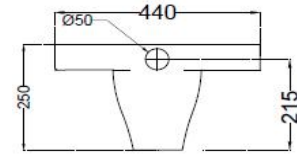

SPECIFICATION DATA SHEET
PRODUCT DETAILS

Manufacturer :	ESSCO	Type:	Orissa Pan WC
Colour:	White	Flush valves	Regular Flush valve & PVC Cistern Tank
Outlet	Vertical	Material:	Ceramic - Vitreous China
Technical Details:	Internal diameter of inlet hole dia. $\varnothing 50 \pm 3$ mm		
	External diameter of outlet hole dia. $\varnothing 100 \pm 5$ mm		
	Vertical distance between the Bowl bottom edge and the centre line of the inlet hole ≤ 215 mm		

PRODUCT IMAGE

TECHNICAL DRAWING

TOP VIEW

SIDE VIEW

BACK VIEW

Product Dimension	440x575x250 mm	FEATURES
Product Weight	15.4 kg	Anit germ Glaze

ACCESSORIES EXCLUDED

Cistern

WHE-WHT-183L

CERTIFICATION
All technical dimensions are in accordance to Bureau of Indian Standards

 DISCLAIMER: Our every effort has been made to ensure factual accuracy, the information presented subject to changes due to requirements in different sites, markets and/ or countries. All dimensions are in mm (Tolerance ± 5 MM). Jaquar reserves the right to make the necessary amendments at any time without prior notice.