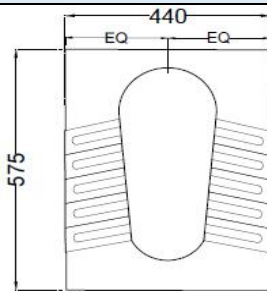

SPECIFICATION DATA SHEET
PRODUCT DETAILS

Manufacturer :	ESSCO	Type:	Orissa Pan WC
Colour:	White	Flush valves	Regular Flush valve & PVC Cistern Tank
Outlet	Vertical	Material:	Ceramic - Vitreous China
Technical Details:	Internal diameter of inlet hole dia. $\varnothing 50 \pm 3$ mm		
	External diameter of outlet hole dia. $\varnothing 100 \pm 5$ mm		
	Vertical distance between the Bowl bottom edge and the centre line of the inlet hole ≤ 215 mm		

PRODUCT IMAGE

TECHNICAL DRAWING

TOP VIEW

SIDE VIEW

BACK VIEW

Product Dimension	440x575x250 mm	FEATURES
Product Weight	15.4 kg	Anit germ Glaze

ACCESSORIES EXCLUDED

Cistern

WHE-WHT-183L

CERTIFICATION
All technical dimensions are in accordance to Bureau of Indian Standards

 DISCLAIMER: Our every effort has been made to ensure factual accuracy, the information presented subject to changes due to requirements in different sites, markets and/ or countries. All dimensions are in mm (Tolerance ± 5 MM). Jaquar reserves the right to make the necessary amendments at any time without prior notice.