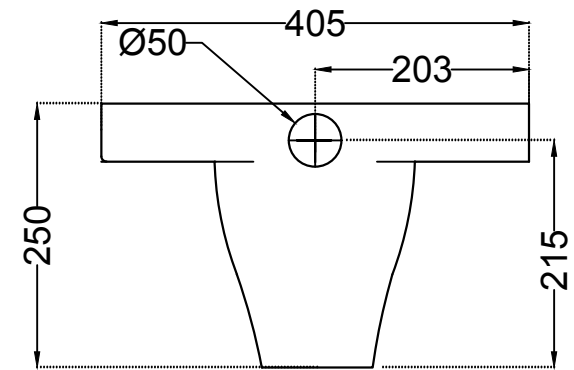

TOP VIEW

BACK VIEW

SIDE VIEW

	Jaquar Group Global Headquarters Plot No. 3, Sector- M-11, IMT Manesar Gurgaon, NCR - 122050, India E-mail : Sales: support@jaquar.com Customer Service : service@jaquar.com		ITEM CODE	ECS-WHT-453
			ITEM TYPE	ORISSA PAN
			ITEM SIZE	405x500x250 mm
	ALL DIMENSIONS ARE IN MM. (TOLERANCE ± 5 MM)			