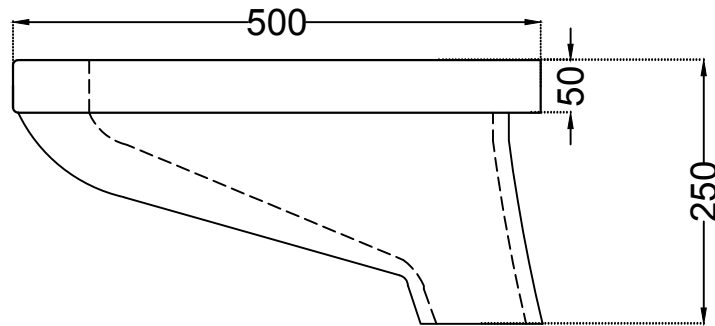

TOP VIEW

BACK VIEW

SIDE VIEW

	Jaquar Group Global Headquarters Plot No. 3, Sector- M-11, IMT Manesar Gurgaon, NCR - 122050, India E-mail : Sales: support@jaquar.com Customer Service : service@jaquar.com		ITEM CODE	ECS-WHT-453
			ITEM TYPE	ORISSA PAN
			ITEM SIZE	405x500x250 mm
	ALL DIMENSIONS ARE IN MM. (TOLERANCE ± 5 MM)			