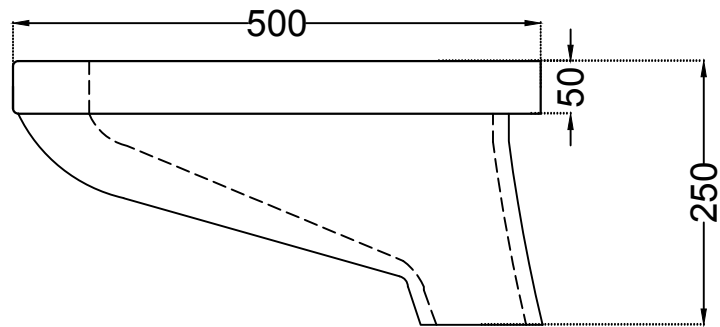

TOP VIEW

BACK VIEW

SIDE VIEW

	<b>Jaquar Group</b> Global Headquarters Plot No. 3, Sector- M-11, IMT Manesar Gurgaon, NCR - 122050, India E-mail : <a href="mailto:Sales:support@jaquar.com">Sales: support@jaquar.com</a> Customer Service : <a href="mailto:service@jaquar.com">service@jaquar.com</a>		ITEM CODE	ECS-WHT-453LE
			ITEM TYPE	ORISSA PAN WITH L BEND
			ITEM SIZE	405x500x250 mm
	ALL DIMENSIONS ARE IN MM. (TOLERANCE ± 5 MM)			