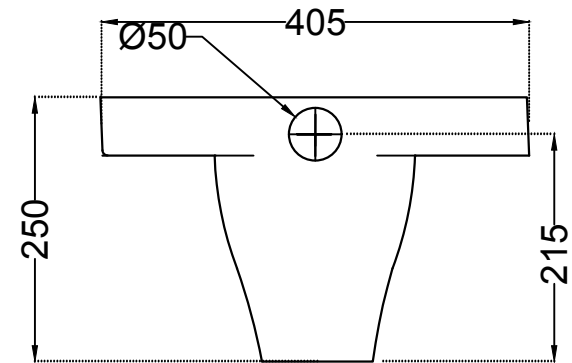

TOP VIEW

BACK VIEW

SIDE VIEW

	<b>Jaquar Group</b> Global Headquarters Plot No. 3, Sector- M-11, IMT Manesar Gurgaon, NCR - 122050, India E-mail : <a href="mailto:Sales:support@jaquar.com">Sales: support@jaquar.com</a> Customer Service : <a href="mailto:service@jaquar.com">service@jaquar.com</a>		ITEM CODE	ECS-WHT-453LE
			ITEM TYPE	ORISSA PAN WITH L BEND
			ITEM SIZE	405x500x250 mm
	ALL DIMENSIONS ARE IN MM. (TOLERANCE ± 5 MM)			