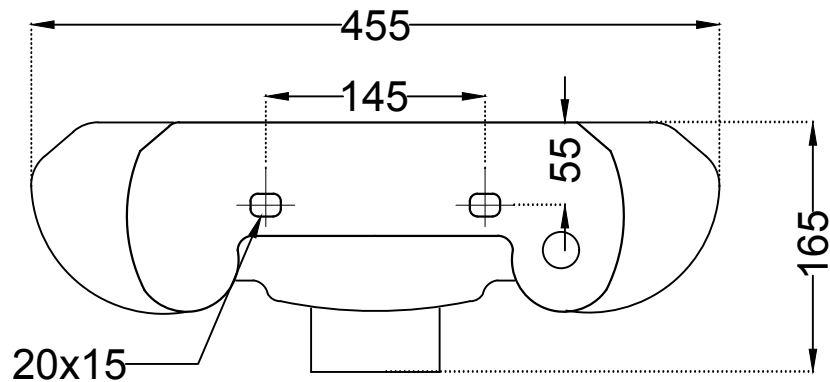

TOP VIEW

SIDE VIEW

BACK VIEW

 <p>ESSCO BY Jaquar GROUP</p>	<p>Jaquar Group Global Headquarters Plot No. 3, Sector- M-11, IMT Manesar Gurgaon, NCR - 122050, India E-mail : Sales.support@jaquar.com Customer Service : service@jaquar.com</p>		ITEM CODE	ECS-WHT-803
			ITEM TYPE	WALL HUNG BASIN
			ITEM SIZE	455x350x165 mm
	<p>ALL DIMENSIONS ARE IN MM. (TOLERANCE ± 5 MM)</p>			