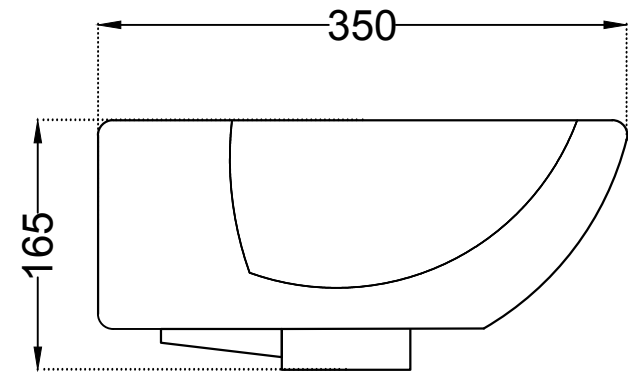

TOP VIEW

SIDE VIEW

BACK VIEW

 <p>ESSCO BY Jaquar GROUP</p>	<p>Jaquar Group Global Headquarters Plot No. 3, Sector- M-11, IMT Manesar Gurgaon, NCR - 122050, India E-mail : Sales.support@jaquar.com Customer Service : service@jaquar.com</p>		ITEM CODE	ECS-WHT-803
			ITEM TYPE	WALL HUNG BASIN
			ITEM SIZE	455x350x165 mm
	<p>ALL DIMENSIONS ARE IN MM. (TOLERANCE ± 5 MM)</p>			