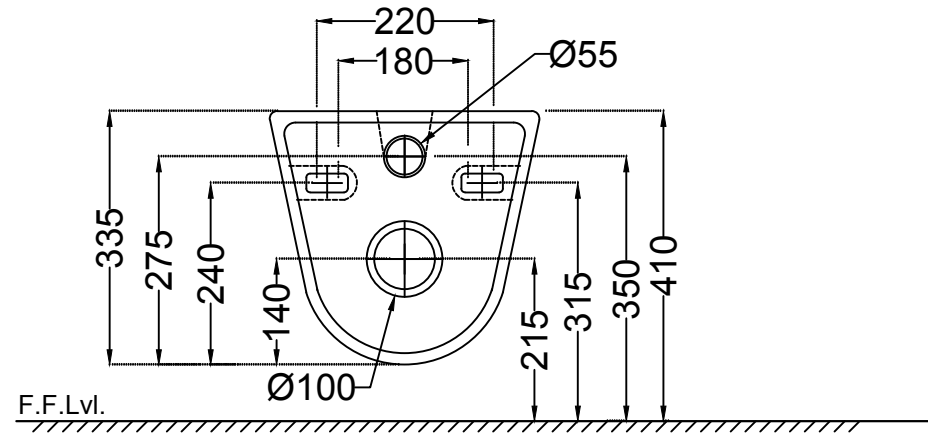

TOP VIEW

SIDE VIEW

BACK VIEW

	Jaquar Group Global Headquarters Plot No. 3, Sector- M-11, IMT Manesar Gurgaon, NCR - 122050, India E-mail : Sales: support@jaquar.com Customer Service : service@jaquar.com		ITEM CODE	ECS-WHT-955NPP
			ITEM TYPE	WALL HUNG WC
			ITEM SIZE	350x500x335 mm
			ALL DIMENSIONS ARE IN MM. (TOLERANCE ± 5 MM)	