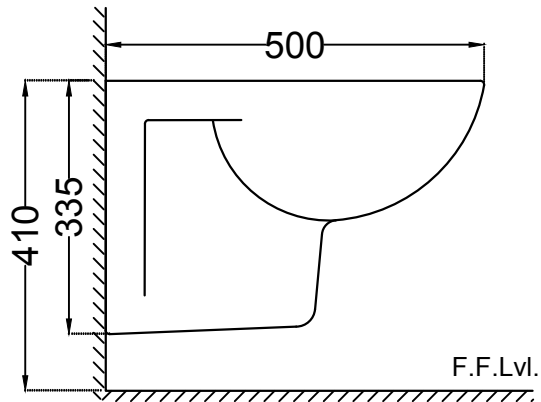

TOP VIEW

SIDE VIEW

BACK VIEW

	Jaquar Group Global Headquarters Plot No. 3, Sector- M-11, IMT Manesar Gurgaon, NCR - 122050, India E-mail : Sales: support@jaquar.com Customer Service : service@jaquar.com		ITEM CODE	ECS-WHT-955NPP
			ITEM TYPE	WALL HUNG WC
			ITEM SIZE	350x500x335 mm
			ALL DIMENSIONS ARE IN MM. (TOLERANCE ± 5 MM)	