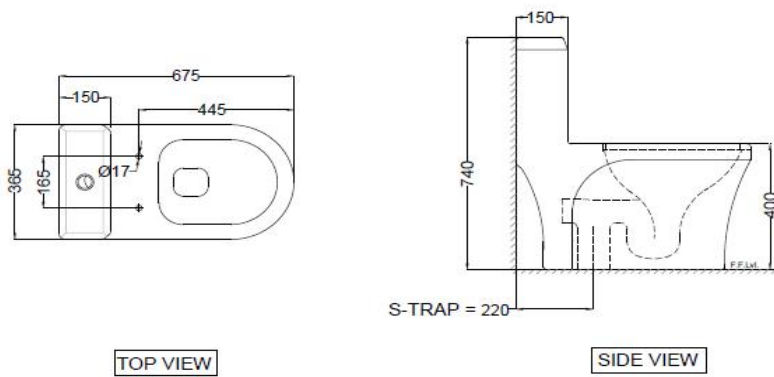

SPECIFICATION DATA SHEET
PRODUCT DETAILS

Manufacturer :	ESSCO	Type:	Single piece-WC (S trap)
Colour:	White	Outlet	Vertical
Technical Details:	External diameter of outlet hole dia. $\varnothing 100 \pm 5$ mm	Material:	Ceramic - Vitreous China
	Horizontal distance between the wall line and the centre line of the waste outlet hole ≤ 220 mm		

PRODUCT IMAGE

TECHNICAL DRAWING

Product Dimension	365x675x740 mm	FEATURES Single piece-WC, PP Slim Seat cover, Packed with Accessoreis, Trap glaze, Dual Flushing - 3/6 LPF, Anti germ glaze.
Trap Distance	S Trap - 220 mm	
Product Weight	37 kg	
ACCESSORIES INCLUDED		
PP Soft Close Seat cover		MVS-WHT-101S
Floor fixing screw		ZPS-SNS-FB01
Cistern Fittings		ZCF-WHT-FT002
Wax Seal		ZPS-WHT-1401
CERTIFICATION		
All technical dimensions are in accordance to Bureau of Indian Standards		
DISCLAIMER: Our every effort has been made to ensure factual accuracy, the information presented subject to changes due to requirements in different sites, markets and/or countries. All dimensions are in mm (Tolerance ± 5 MM). Jaquar reserves the right to make the necessary amendments at any time without prior notice.		