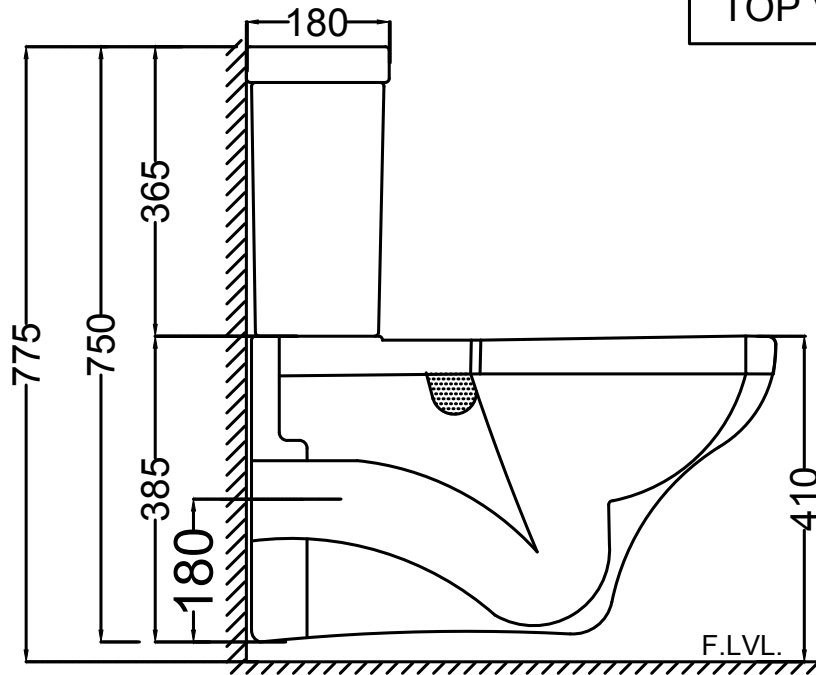

TOP VIEW

SIDE VIEW

BACK VIEW

	Jaquar Group Global Headquarters Plot No. 3, Sector- M-11, IMT Manesar Gurgaon, NCR - 122050, India E-mail : Sales: support@jaquar.com Customer Service : service@jaquar.com		ITEM CODE	AIS-WHT-101351NPPSMZ
			ITEM TYPE	EXTENDED WALL HUNG WC
			ITEM SIZE	395x670x750 mm
			ALL DIMENSIONS ARE IN MM. (TOLERANCE ± 5 MM)	