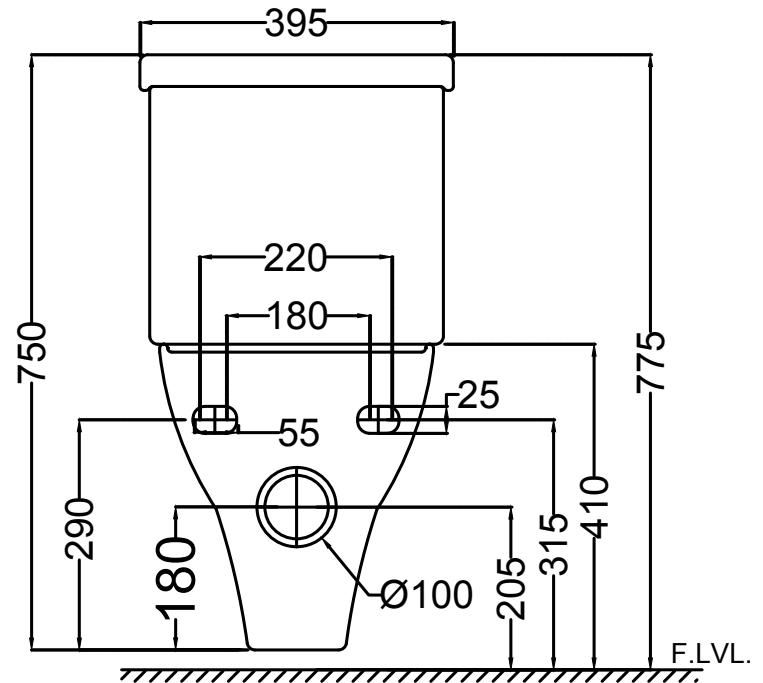

TOP VIEW

SIDE VIEW

BACK VIEW

	Jaquar Group Global Headquarters Plot No. 3, Sector- M-11, IMT Manesar Gurgaon, NCR - 122050, India E-mail : Sales: support@jaquar.com Customer Service : service@jaquar.com		ITEM CODE	AIS-WHT-101351NPPSMZ
			ITEM TYPE	EXTENDED WALL HUNG WC
			ITEM SIZE	395x670x750 mm
			ALL DIMENSIONS ARE IN MM. (TOLERANCE ± 5 MM)	