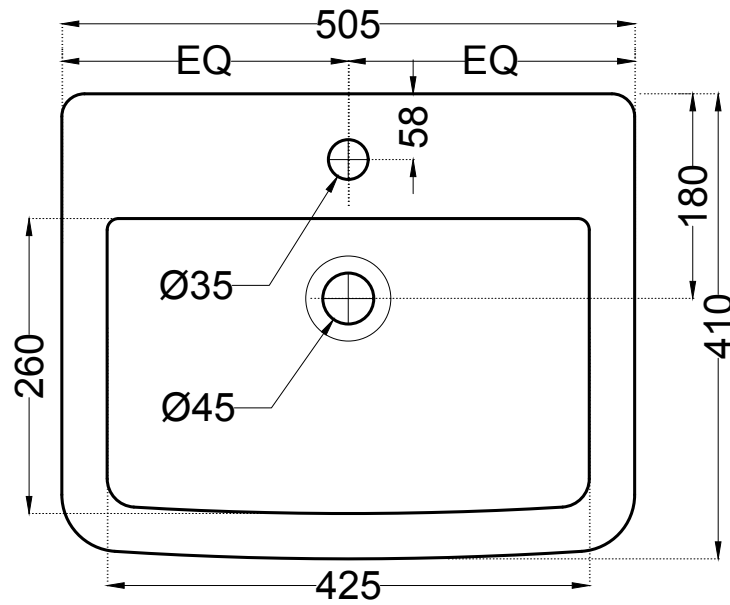

BACK VIEW

TOP VIEW

SIDE VIEW

	<b>Jaquar Group</b> Global Headquarters Plot No. 3, Sector- M-11, IMT Manesar Gurgaon, NCR - 122050, India E-mail : Sales: support@jaquar.com Customer Service : service@jaquar.com		ITEM CODE	AIS-WHT-101801+AIS-WHT-101305
	ITEM TYPE	WALL HUNG BASIN WITH HALF PEDESTAL		
ITEM SIZE	505x410x185 mm With pedestal 420 mm			
ALL DIMENSIONS ARE IN MM. (TOLERANCE ± 5 MM)				