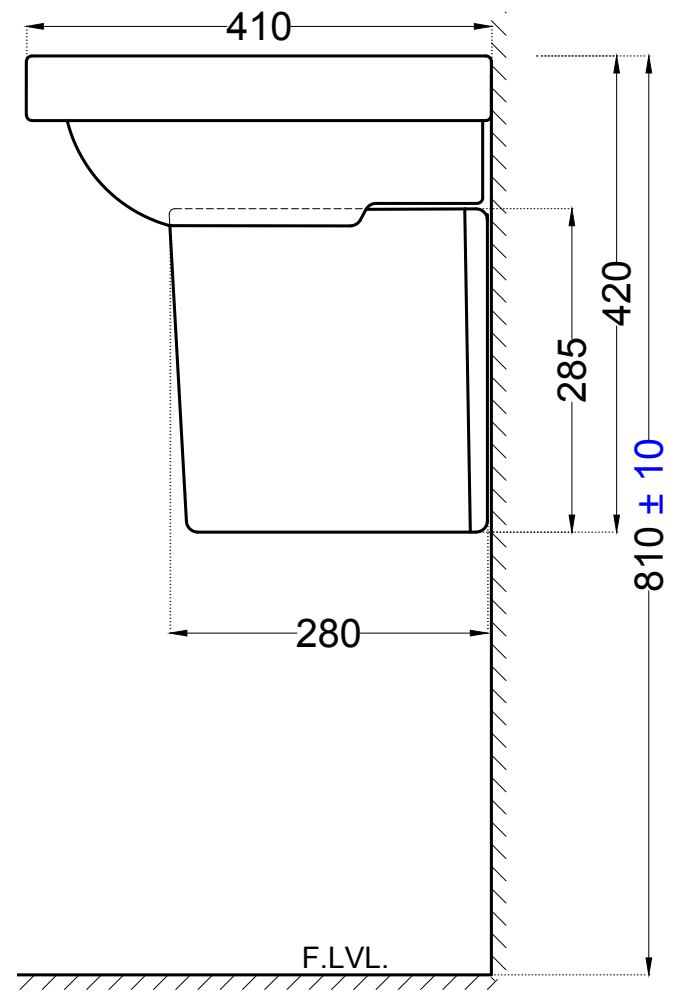

BACK VIEW

TOP VIEW

SIDE VIEW

	<b>Jaquar Group</b> Global Headquarters Plot No. 3, Sector- M-11, IMT Manesar Gurgaon, NCR - 122050, India E-mail : Sales: support@jaquar.com Customer Service : service@jaquar.com		ITEM CODE	AIS-WHT-101801+AIS-WHT-101305
	ITEM TYPE	WALL HUNG BASIN WITH HALF PEDESTAL		
ITEM SIZE	505x410x185 mm With pedestal 420 mm			
ALL DIMENSIONS ARE IN MM. (TOLERANCE ± 5 MM)				