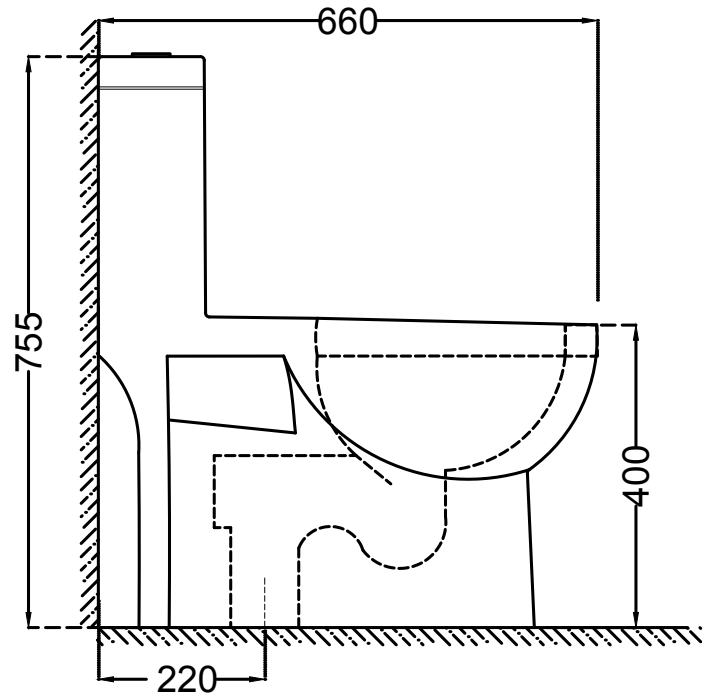

TOP VIEW

BACK VIEW

SIDE VIEW

| | | | | |
|---|--|--|-----------|-------------------------------|
|  | Jaquar Group Global Headquarters Plot No. 3, Sector- M-11, IMT Manesar Gurgaon, NCR - 122050, India E-mail : Sales: support@jaquar.com Customer Service : service@jaquar.com | | ITEM CODE | AIS-WHT-101851S220SPPSM |
| | | | ITEM TYPE | SINGLE PIECE WC S TRAP-220 MM |
| | | | ITEM SIZE | 360x660x755 mm |
| | ALL DIMENSIONS ARE IN MM. (TOLERANCE ± 5 MM) | | | |