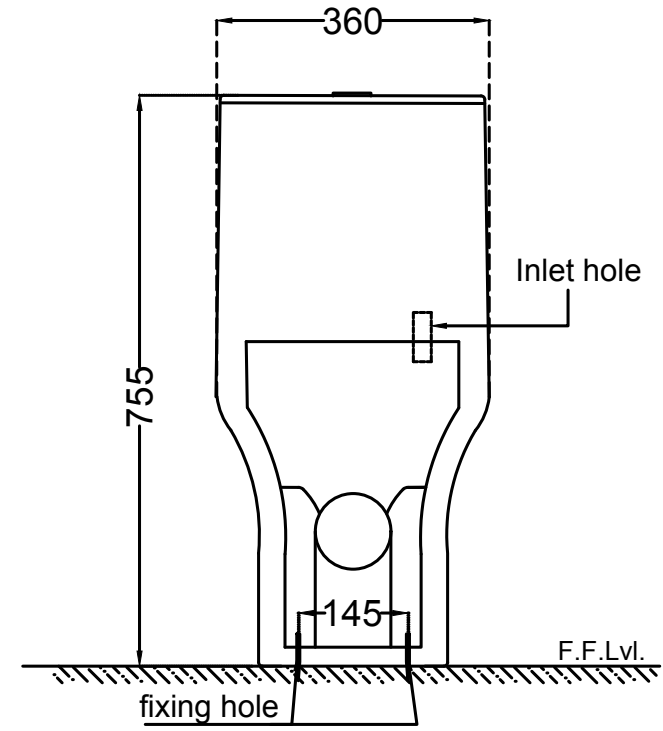

TOP VIEW

BACK VIEW

SIDE VIEW

| | | | | |
|---|--|--|-----------|-------------------------------|
|  | Jaquar Group Global Headquarters Plot No. 3, Sector- M-11, IMT Manesar Gurgaon, NCR - 122050, India E-mail : Sales: support@jaquar.com Customer Service : service@jaquar.com | | ITEM CODE | AIS-WHT-101851S220SPPSM |
| | | | ITEM TYPE | SINGLE PIECE WC S TRAP-220 MM |
| | | | ITEM SIZE | 360x660x755 mm |
| | ALL DIMENSIONS ARE IN MM. (TOLERANCE ± 5 MM) | | | |