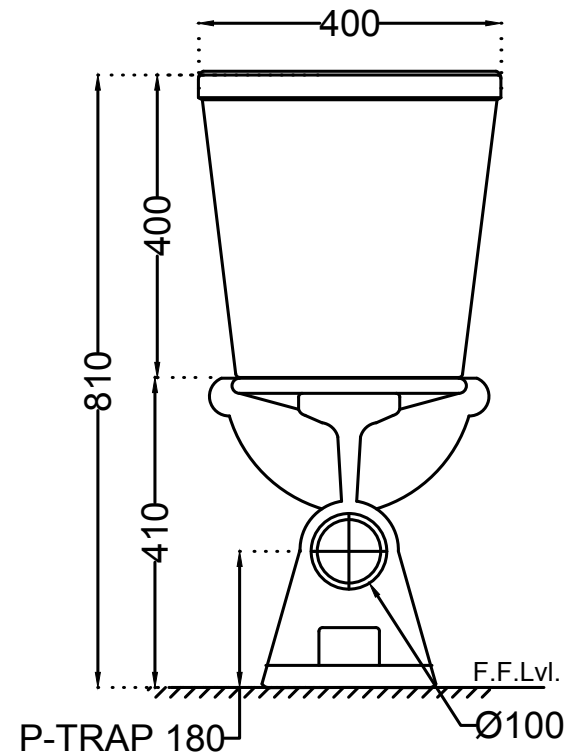

TOP VIEW

BACK VIEW

SIDE VIEW

 BY <b>Jaquar</b> GROUP	<b>Jaquar Group</b> Global Headquarters Plot No. 3, Sector- M-11, IMT Manesar Gurgaon, NCR - 122050, India E-mail : Sales: <a href="mailto:support@jaquar.com">support@jaquar.com</a> Customer Service : <a href="mailto:service@jaquar.com">service@jaquar.com</a>		ITEM CODE CMS-WHT-103751P180NPP + CMS-WHT-103201
	ITEM TYPE COUPLED WC P-TRAP 180 MM	ITEM SIZE 400x665x810 mm	ALL DIMENSIONS ARE IN MM. (TOLERANCE ± 5 MM)