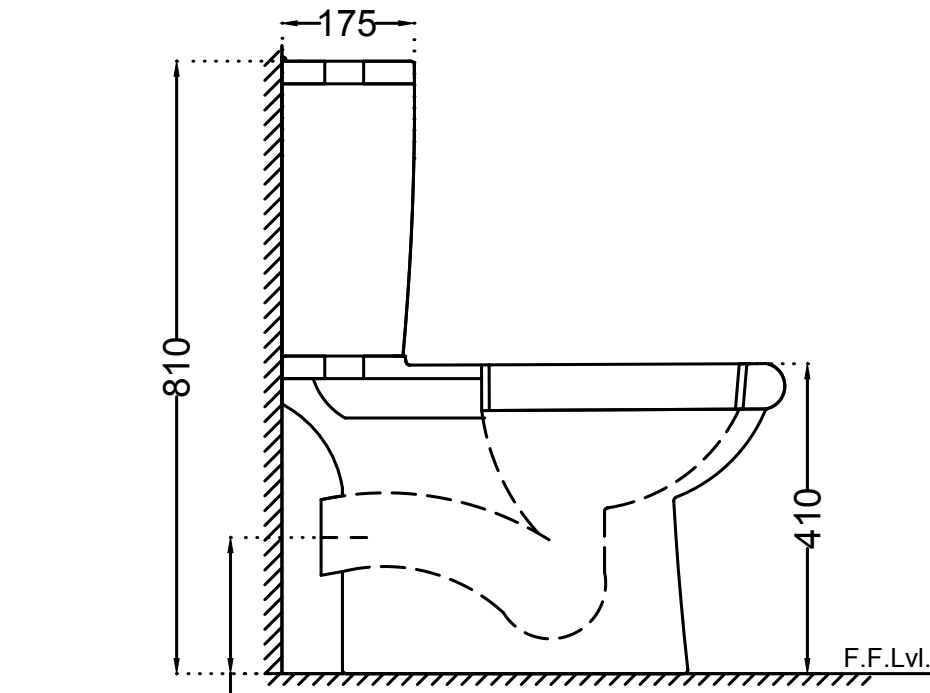

TOP VIEW

BACK VIEW

SIDE VIEW

 BY <b>Jaquar</b> GROUP	<b>Jaquar Group</b> Global Headquarters Plot No. 3, Sector- M-11, IMT Manesar Gurgaon, NCR - 122050, India E-mail : Sales: <a href="mailto:support@jaquar.com">support@jaquar.com</a> Customer Service : <a href="mailto:service@jaquar.com">service@jaquar.com</a>		ITEM CODE CMS-WHT-103751P180NPP + CMS-WHT-103201
	ITEM TYPE COUPLED WC P-TRAP 180 MM	ITEM SIZE 400x665x810 mm	ALL DIMENSIONS ARE IN MM. (TOLERANCE ± 5 MM)