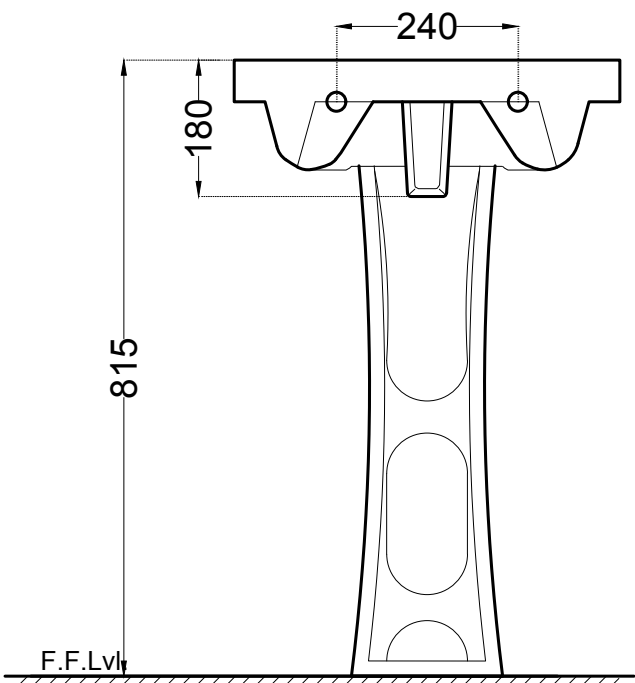

TOP VIEW

SIDE VIEW

BACK VIEW

	Jaquar Group Global Headquarters Plot No. 3, Sector- M-11, IMT Manesar Gurgaon, NCR - 122050, India E-mail : Sales: support@jaquar.com Customer Service : service@jaquar.com		ITEM CODE CMS-WHT-103803 + CMS-WHT-103301
			ITEM TYPE WALL HUNG BASIN WITH FULL PEDESTAL
			ITEM SIZE 510x410x180 mm With pedestal hight 815 mm
	ALL DIMENSIONS ARE IN MM. (TOLERANCE ± 5 MM)		