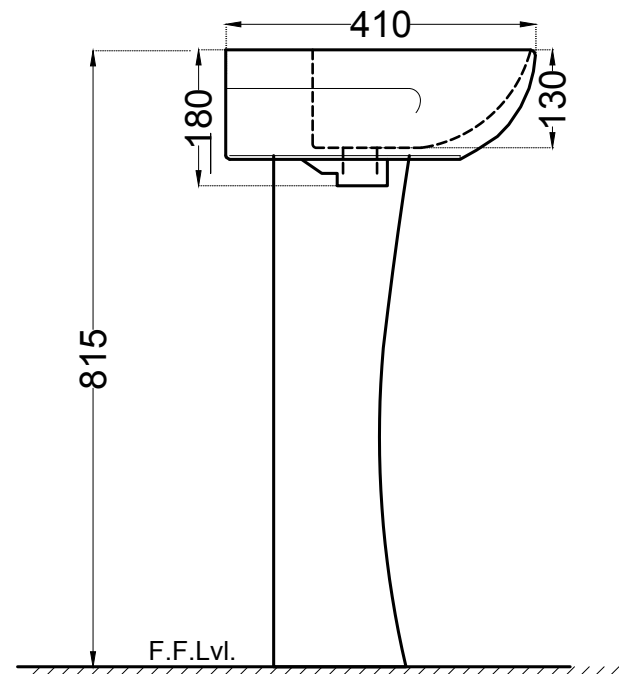

TOP VIEW

SIDE VIEW

BACK VIEW

	Jaquar Group Global Headquarters Plot No. 3, Sector- M-11, IMT Manesar Gurgaon, NCR - 122050, India E-mail : Sales: support@jaquar.com Customer Service : service@jaquar.com		ITEM CODE CMS-WHT-103803 + CMS-WHT-103301
			ITEM TYPE WALL HUNG BASIN WITH FULL PEDESTAL
			ITEM SIZE 510x410x180 mm With pedestal hight 815 mm
	ALL DIMENSIONS ARE IN MM. (TOLERANCE ± 5 MM)		