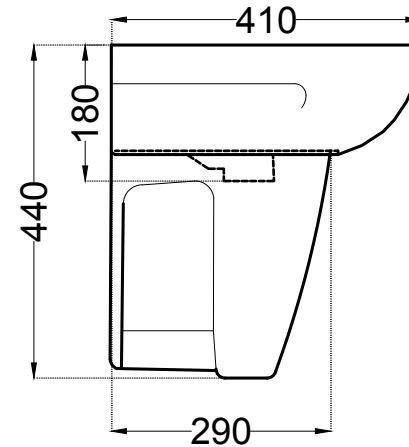

TOP VIEW

SIDE VIEW

BACK VIEW

	Jaquar Group Global Headquarters Plot No. 3, Sector- M-11, IMT Manesar Gurgaon, NCR - 122050, India E-mail : Sales: support@jaquar.com Customer Service : service@jaquar.com		ITEM CODE	CMS-WHT-103803 + CMS-WHT-103305
			ITEM TYPE	WALL HUNG BASIN WITH FULL PEDESTAL
			ITEM SIZE	510x410x180 mm With pedestal height 440 mm
	ALL DIMENSIONS ARE IN MM. (TOLERANCE ± 5 MM)			