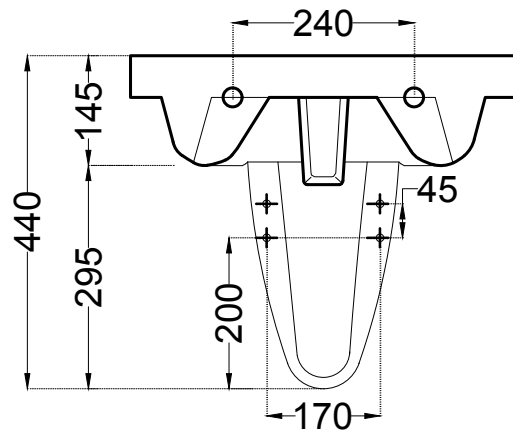

TOP VIEW

SIDE VIEW

BACK VIEW

	Jaquar Group Global Headquarters Plot No. 3, Sector- M-11, IMT Manesar Gurgaon, NCR - 122050, India E-mail : Sales: support@jaquar.com Customer Service : service@jaquar.com		ITEM CODE	CMS-WHT-103803 + CMS-WHT-103305
			ITEM TYPE	WALL HUNG BASIN WITH FULL PEDESTAL
			ITEM SIZE	510x410x180 mm With pedestal height 440 mm
	ALL DIMENSIONS ARE IN MM. (TOLERANCE ± 5 MM)			