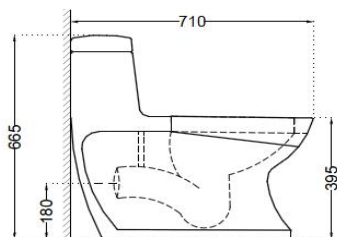

TOP VIEW

SIDE VIEW

BACK VIEW

General Information

Product Code	CMS-WHT-103851P180SPP
Brand	Essco
Colour	White
Type	Single Piece WC (P-Trap)
Material	Ceramic-Vitreous China (VC)

Product Specification

Product Dimension	390x710x665 mm
Bowl Opening (Inner Dimension)	250x330 mm
Product Net Weight	39 kg
Product Gross Weight	43 kg
Packaging Dimension	730X390X700 mm
Outlet	Horizontal
Trap Distance	P Trap - 180 mm
Outlet Hole Dimension	External diameter of outlet hole dia. $\varnothing 100 \pm 5$ mm
	Vertical distance between the Floor and the centre line of the waste outlet hole ≤ 180 mm
Product Features	Sleek And Stylish Design , Efficient Flushing, PP Soft Close Slim Seat Cover,Accessories Dual Flushing - 3/6 LPF, Anti germ glaze. Material - Vitreous China (VC)

QUALITY MANAGEMENT SYSTEM - ISO 9001

DISCLAIMER: Our every effort has been made to ensure factual accuracy, the information presented subject to changes due to requirements in different sites, markets and/ or countries. All dimensions are in mm (Tolerance ± 5 MM). Jaquar reserves the right to make the necessary amendments at any time without prior notice.