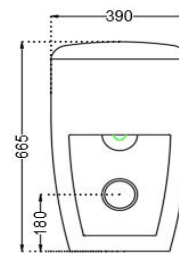

TOP VIEW

SIDE VIEW

BACK VIEW

General Information

Product Code	CMS-WHT-103851P180SPP
Brand	Essco
Colour	White
Type	Single Piece WC (P-Trap)
Material	Ceramic-Vitreous China (VC)

Product Specification

Product Dimension	390x710x665 mm
Bowl Opening (Inner Dimension)	250x330 mm
Product Net Weight	39 kg
Product Gross Weight	43 kg
Packaging Dimension	730X390X700 mm
Outlet	Horizontal
Trap Distance	P Trap - 180 mm
Outlet Hole Dimension	External diameter of outlet hole dia. $\varnothing 100 \pm 5$ mm
	Vertical distance between the Floor and the centre line of the waste outlet hole ≤ 180 mm
Product Features	Sleek And Stylish Design , Efficient Flushing, PP Soft Close Slim Seat Cover,Accessories Dual Flushing - 3/6 LPF, Anti germ glaze. Material - Vitreous China (VC)

QUALITY MANAGEMENT SYSTEM - ISO 9001

DISCLAIMER: Our every effort has been made to ensure factual accuracy, the information presented subject to changes due to requirements in different sites, markets and/ or countries. All dimensions are in mm (Tolerance ± 5 MM). Jaquar reserves the right to make the necessary amendments at any time without prior notice.