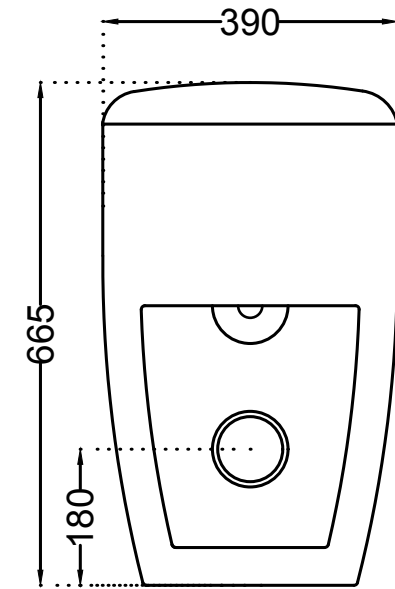

TOP VIEW

BACK VIEW

SIDE VIEW

	Jaquar Group Global Headquarters Plot No. 3, Sector- M-11, IMT Manesar Gurgaon, NCR - 122050, India E-mail : Sales: support@jaquar.com Customer Service : service@jaquar.com		ITEM CODE CMS-WHT-103851P180SPP
			ITEM TYPE SINGLE PIECE WC P TRAP-180 MM
			ITEM SIZE 390x710x665 mm
	ALL DIMENSIONS ARE IN MM. (TOLERANCE ± 5 MM)		