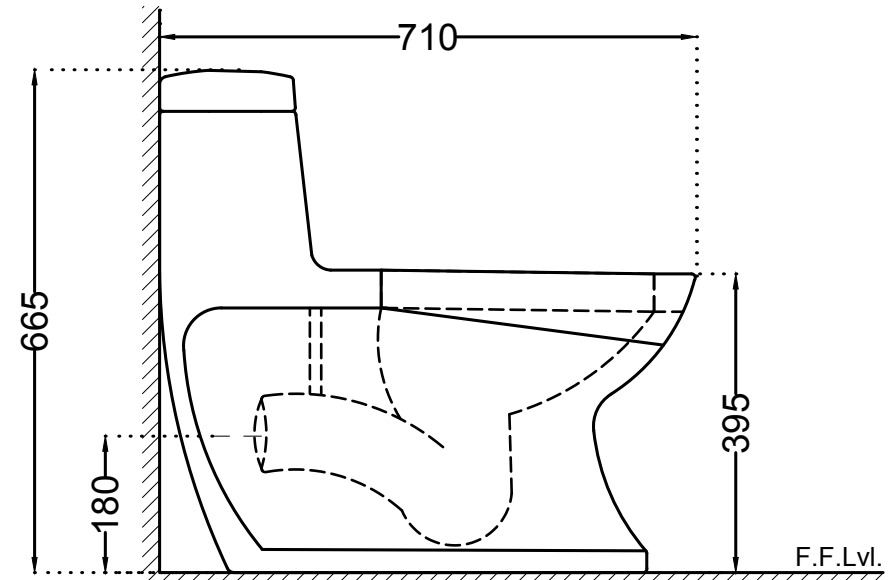

TOP VIEW

BACK VIEW

SIDE VIEW

	Jaquar Group Global Headquarters Plot No. 3, Sector- M-11, IMT Manesar Gurgaon, NCR - 122050, India E-mail : Sales: support@jaquar.com Customer Service : service@jaquar.com		ITEM CODE CMS-WHT-103851P180SPP
			ITEM TYPE SINGLE PIECE WC P TRAP-180 MM
			ITEM SIZE 390x710x665 mm
	ALL DIMENSIONS ARE IN MM. (TOLERANCE ± 5 MM)		