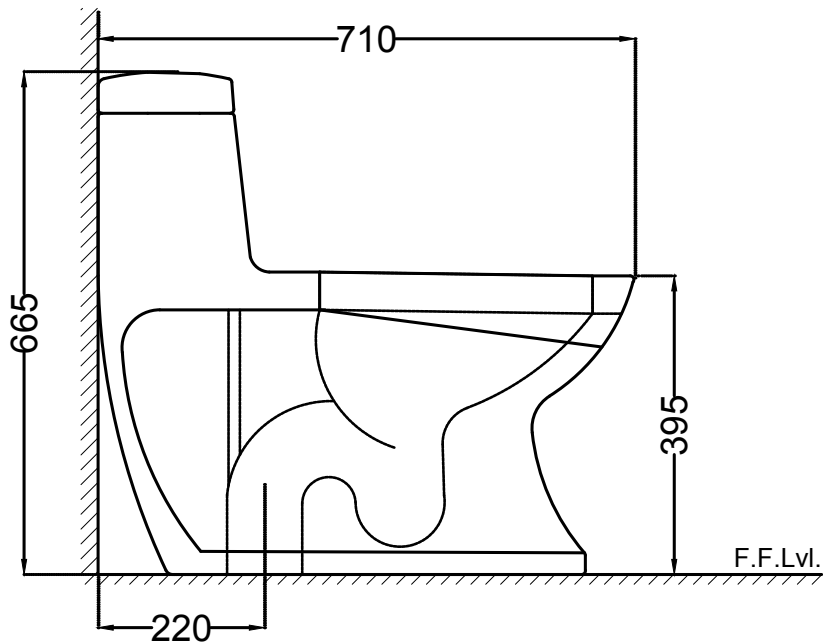

TOP VIEW

BACK VIEW

SIDE VIEW

	<b>Jaquar Group</b>		ITEM CODE	CMS-WHT-103851S220SPP
	Global Headquarters Plot No. 3, Sector- M-11, IMT Manesar Gurgaon, NCR - 122050, India E-mail : Sales: <a href="mailto:support@jaquar.com">support@jaquar.com</a> Customer Service : <a href="mailto:service@jaquar.com">service@jaquar.com</a>		ITEM TYPE	SINGLE PIECE WC S TRAP-220 MM
			ITEM SIZE	385x710x690 mm
	ALL DIMENSIONS ARE IN MM. (TOLERANCE ± 5 MM)			